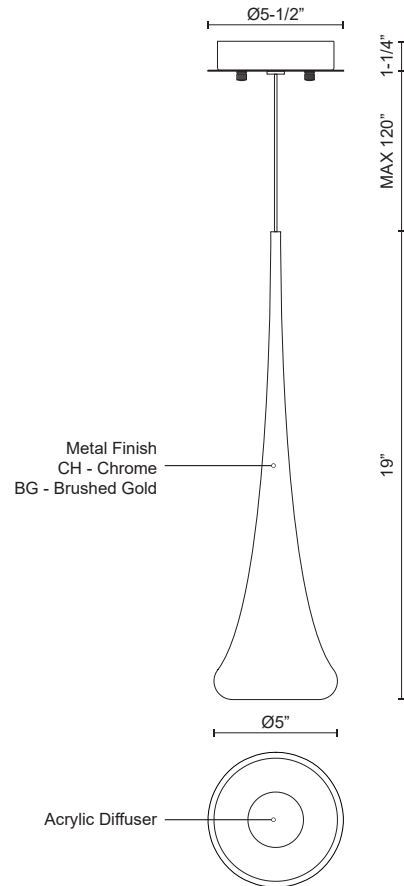

BACH 402601-LED

PENDANTS

PROJECT

402601BG-LED
Brushed Gold

402601CH-LED
Chrome

SPECIFICATION DETAILS

Fixture Dimensions	D5" x H19"
Light Source	AC LED Module
Wattage	9W
Total Lumens	800lm
Delivered Lumens	CH-446lm
Voltage	120V
Color Temperature	3000K
CRI (Ra)	90CRI
Optional Color Temps	2700K - 5000K Available, Minimum Order Quantities Apply
LED Rated Life	50,000 hours
Dimming	100% - 10%, ELV Dimmer (Not Included)
Diffuser Details	Acrylic diffuser
Adjustable	Yes
Wire Length	120" Max
Wire Type	Clear SSL Wire
Minimum Hang Height	24"
Sloped Ceiling Adaptable	Yes
Location	Dry
CEC Title 24 JA8	Yes, JA8-2022
Canopy Dimensions	D5-1/2" x H1-1/4"
Paint Finish	BG01; CH01;

* For custom options, consult factory for details.

* For warranty information, please visit www.kuzcolighting.com/warranty

DESCRIPTION

Single LED lamp pendant, slender trumpet shaped with bottom frosted diffuser. Equipped with our powerful 120V AC LED technology. Chrome finish: available in a variety of multi-pendant options see series for family details. Chrome and Brushed Gold finish: build your own configuration, choose how many pendants and choose the canopy shape and size accordingly.